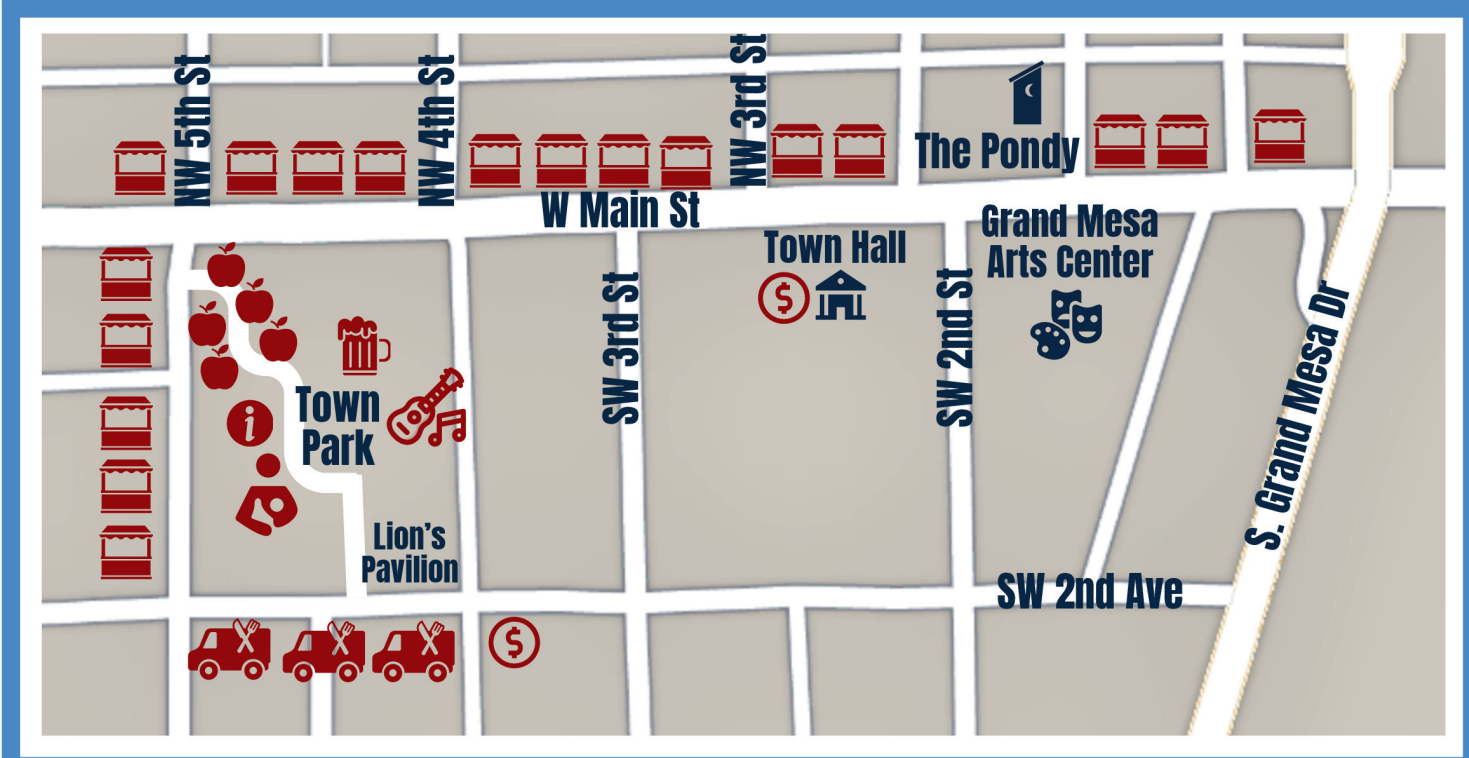

# APPLEFEST 2024 MAP

[CEDAREDEAPPLEFEST.COM](http://CEDAREDEAPPLEFEST.COM)

ALL EVENTS TAKE PLACE AT TOWN PARK UNLESS OTHERWISE NOTED

- Apple Lane
- Arts, Crafts & Gift Vendor Area
- Food Vendor Area
- Starr's Guitars Live Music Stage
- Beer, Wine & Cider
- Information
- Breastfeeding & Changing Station
- ATM
- Cedaredge Volunteer Fire Station, 210 S Grand Mesa Dr
- Cedaredge Skate Park, 160 SE High Country Dr
- Cedaredge Golf Course, 500 SE Jay Ave
- Pioneer Town, 388 S Grand Dr

## SHUTTLE STOPS & PARKING INFORMATION

Shuttle stops with a **P** in the list below indicate official event parking is available at that location.

- Shuttle route
- Handicapped Parking, W. Main St between NW 5th St & NW 6th St. No Shuttle Stop.
- P** St. Philip's Catholic Church, 290 NW Cedar Ave \$5 parking Saturday & Sunday
- P** W Main St/Grand Mesa Dr Shuttle stop only
- P** The Old Slaughterhouse, 230 E Main St \$10 parking Saturday & Sunday
- P** The AppleShed, 250 S Grand Mesa Dr Shuttle stop only
- P** Pioneer Town, 388 S Grand Dr Shuttle stop only
- P** Cedaredge Foodtown, 210 SE Independence Ave Shuttle stop only
- P** Grand Mesa Southern Baptist Church, 110 SE Jay Ave \$5 parking on Saturday only
- P** True Life Church, 1507 SW 9th St \$5 parking on Saturday only

**All Points Transit Applefest Shuttle: Park for FREE at Confluence Park in Delta & ride the Applefest Shuttle to the festival. Easy parking, low hassle, maximum fun!**

APPLEFEST IS POWERED BY

TRANSPORTATION PARTNERS